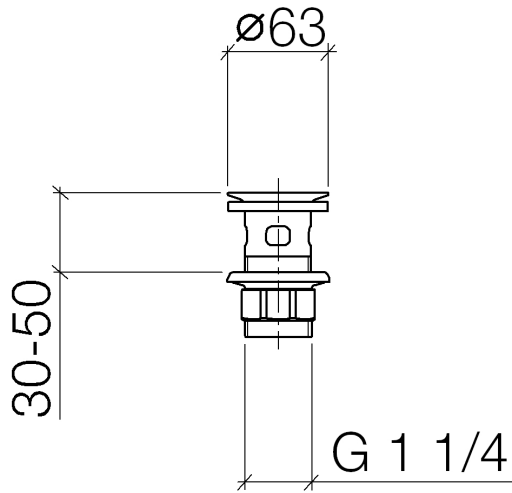

**Required miscellaneous**

**Washer NBR 70 39,0 x 29,0 x 2,0 mm -** 09 14 05 016 90

**Required miscellaneous**

**Pipe Ø 32 x 0,75 x 110 mm - Durabronz (23kt Gold)** 09 28 23 005-09

10 105 970

10 105 970

Spare parts list

No.	Item Number	Name	Quantity used	Delivery time
1	09 11 01 027-09	cup	1	60
2	09 14 05 039 90	seal	1	2
3	09 14 03 025 90	seal	1	2
4	09 23 10 020-09	nut	1	60