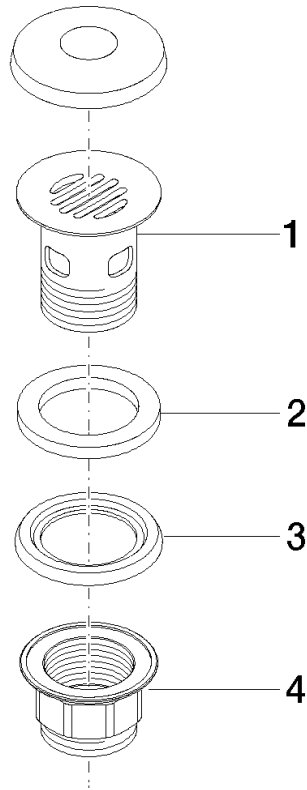

**Grated waste 1 1/4" - Durabronz (23kt Gold)**

IMO

10 105 970

**Only suitable for basins with an overflow.**

Only suitable for basins with an overflow.

Fits: IMO, LULU, MADISON, MEM, TARA, CL.1, LISSÉ, VAIA, META, CYO

	Durabronz (23kt Gold)	10 105 970-09
	Chrome	10 105 970-00
	Brushed Platinum	10 105 970-06
	Platinum	10 105 970-08
	Dark Chrome	10 105 970-19
	Light Gold	10 105 970-26
	Brushed Light Gold	10 105 970-27
	Brushed Durabronz (23kt Gold)	10 105 970-28
	Matte Black	10 105 970-33
	Brushed Bronze	10 105 970-42
	Brushed Champagne (22kt Gold)	10 105 970-46
	Champagne (22kt Gold)	10 105 970-47
	Brushed Chrome	10 105 970-93
	Brushed Dark Platinum	10 105 970-99

**Required miscellaneous**

**Washer NBR 70 39,0 x 29,0 x 2,0 mm -** 09 14 05 016 90

**Required miscellaneous**

**Pipe Ø 32 x 0,75 x 110 mm - Durabronz (23kt Gold)** 09 28 23 005-09

10 105 970

10 105 970

Spare parts list

No.	Item Number	Name	Quantity used	Delivery time
1	09 11 01 027-09	cup	1	60
2	09 14 05 039 90	seal	1	2
3	09 14 03 025 90	seal	1	2
4	09 23 10 020-09	nut	1	60